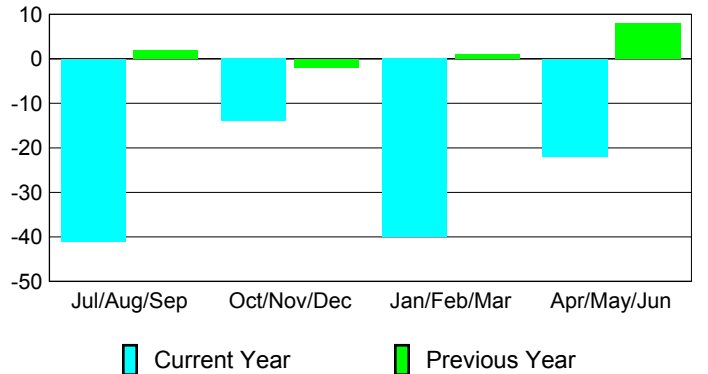

Membership Results 2009-2010	Membership 2008-2009
---------------------------------	-------------------------

Month	Net Memb Goal	Actual New Memb	Actual Dropped Memb	Gain/Loss of Memb	Gain/Loss of Memb
Jul/Aug/Sep	-25	35	-76	-41	2
Oct/Nov/Dec	10	33	-47	-14	-2
Jan/Feb/Mar	27	37	-77	-40	1
Apr/May/June	-10	31	-53	-22	8
Totals	2	136	-253	-117	9

Membership Results 2009-2010

Goal, New, Dropped, Gain/Loss

Comparison of Membership Gain/Loss

Current Year Compared to the Previous Year

Gender Comparison 2009-2010