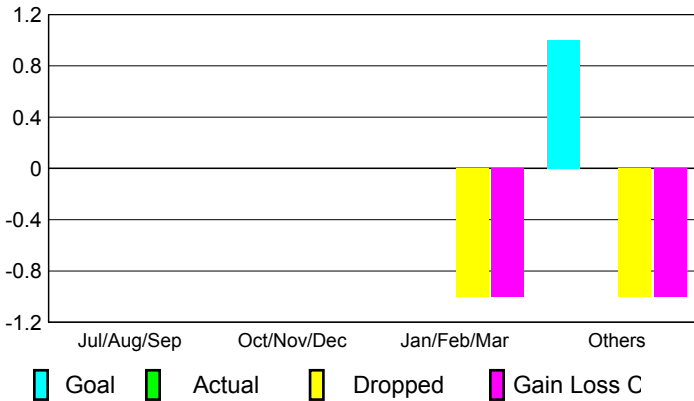

2009-2010 GMT Quarterly Report for District (or Undistricted) **District 20 O**

GMT: **ED J LECIUS**

Location: **NEW YORK**

GMT CA: **1**

CLUBS

Club Results 2009-2010	Clubs 2008-2009

Month	New Club Goal	Actual New Clubs	Actual Dropped Clubs	Gain/Loss of Clubs	Gain/Loss of Clubs
Jul/Aug/Sep	0	0	0	0	0
Oct/Nov/Dec	0	0	0	0	0
Jan/Feb/Mar	0	0	-1	-1	0
Apr/May/June	1	0	-1	-1	0
Totals	1	0	-2	-2	0

Club Results 2009-2010

Goal, New, Dropped, Gain/Loss