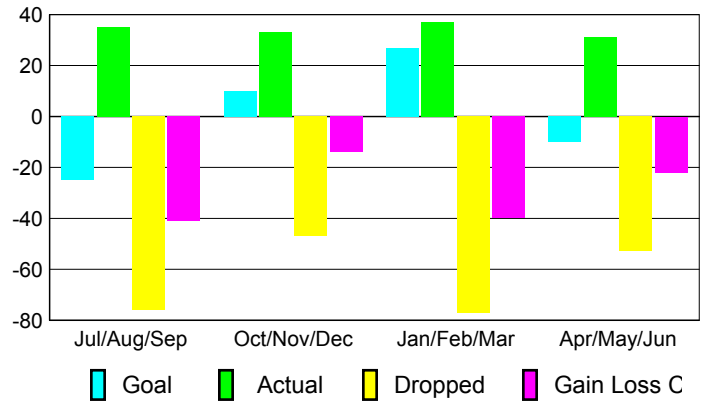

Membership Results 2009-2010

Goal, New, Dropped, Gain/Loss