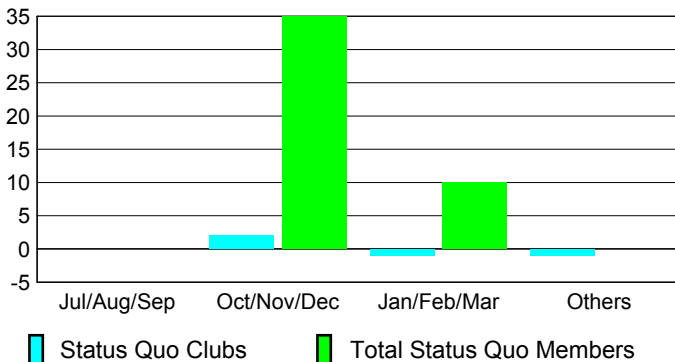

Month	New Club Goal	Actual New Clubs	Actual Dropped Clubs	Gain/Loss of Clubs	Gain/Loss of Clubs
Jul/Aug/Sep	0	0	0	0	0
Oct/Nov/Dec	0	0	0	0	0
Jan/Feb/Mar	0	0	-1	-1	0
Apr/May/June	1	0	-1	-1	0
Totals	1	0	-2	-2	0

Club Results 2009-2010

Goal, New, Dropped, Gain/Loss

Comparison of Club Gain/Loss

Current Year Compared to the Previous Year

YTD Status Quo Clubs 2009-2010

Status Quo Clubs Compared to Status Quo Members

MEMBERSHIP

Membership Results 2009-2010	Membership 2008-2009
---------------------------------	-------------------------

Month	Net Memb Goal	Actual New Memb	Actual Dropped Memb	Gain/Loss of Memb	Gain/Loss of Memb
Jul/Aug/Sep	-25	35	-76	-41	2
Oct/Nov/Dec	10	33	-47	-14	-2
Jan/Feb/Mar	27	37	-77	-40	1
Apr/May/June	-10	31	-53	-22	8
Totals	2	136	-253	-117	9